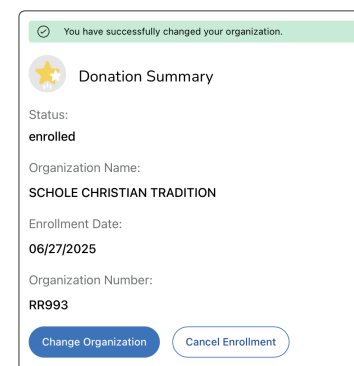

You are all set! Kroger will donate to Scholé every time you shop! Anyone can enroll and help us. Please spread the word to family members, friends, neighbors...

REMEMBER, purchases will not count for Scholé until after participants register their rewards card. Participants must swipe their registered Kroger rewards card or use the phone number that is linked to their registered Kroger rewards card when shopping for each purchase to count.