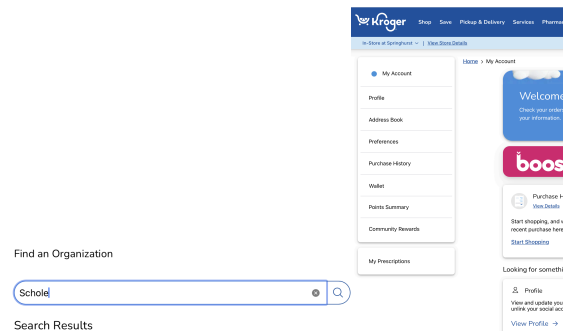

LINK YOUR KROGER REWARDS CARD TO BENEFIT SCHOLÉ CHRISTIAN TRADITION

Visit <http://www.kroger.com>.

Sign in to your account. New users will need to create an account which requires some basic information, a valid email address and a rewards card. If you do not yet have a Kroger rewards card, they are available at the customer service desk at any Kroger.

- Click on “My Account”.
- Click on “Community Rewards”.
- Search for SCHOLE CHRISTIAN TRADITION either by name, or RR993, our NPO (Non-Profit Organization) number.
- Click “Enroll”.